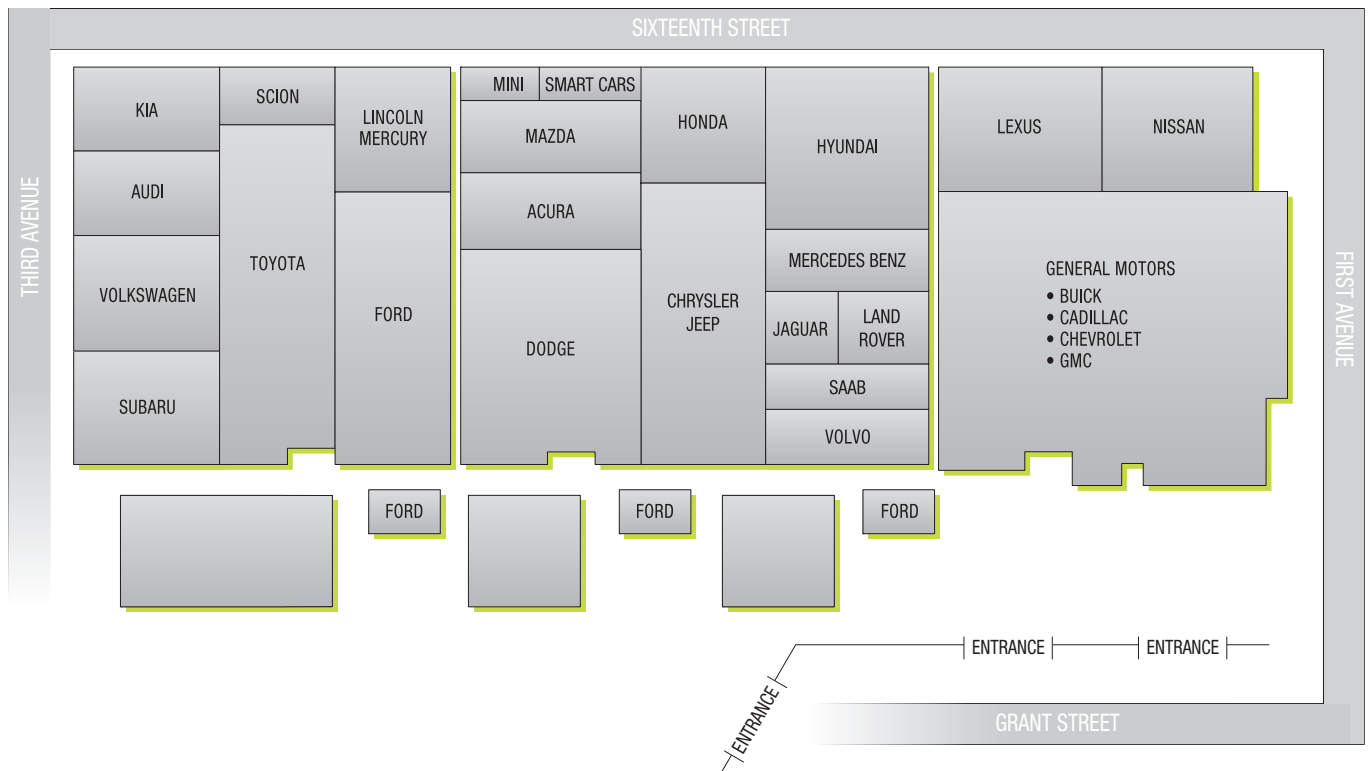

2010 FLOOR PLAN

MINNEAPOLIS CONVENTION CENTER

1301 South Second Avenue
Minneapolis MN 55403

Saturdays	10:00 a.m. - 10:00 p.m.
Sundays	10:00 a.m. - 7:00 p.m.
Monday	4:00 p.m. - 10:00 p.m.
Tuesday	4:00 p.m. - 10:00 p.m.
Wednesday	10:00 a.m. - 10:00 p.m.
Thursday	4:00 p.m. - 10:00 p.m.
Friday	4:00 p.m. - 10:00 p.m.